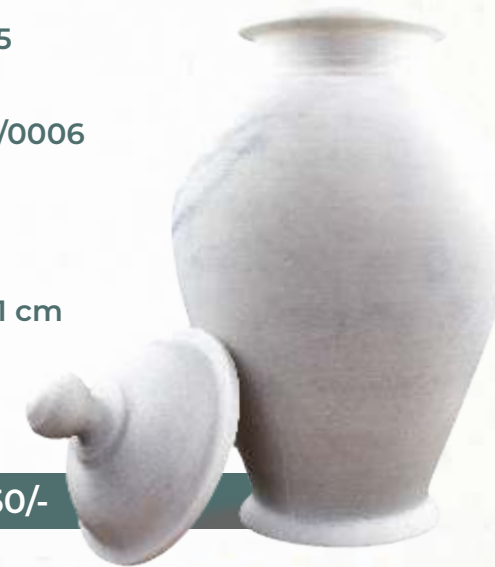

P POT ₹5850/-

Product Code:
S JAR 10x10x15

Product Id:
A/23/09/0007/0006

Medium:
Marble

Size:
**25.4x25.4x38.1 cm
10x10x15 in**

Weight:
7.06 kg

S JAR ₹3250/-

Product Code:
S pot 12x12x12

Product Id:
A/23/09/0007/0007

Medium:
Marble

Size:
**25.4x25.4x38.1 cm
12x12x12 in**

Weight:
7.03 kg