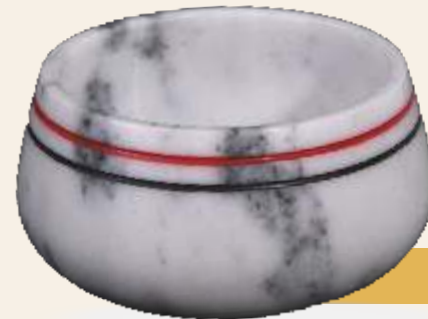

BOWL ₹650/-

Product Code:
Lassi Glass 3x3x6

Product Id:
A/23/08/0011/0016

Medium:
Marble

Size:
**8x8x15 cm
3x3x6 in**

Weight:
0.39 kg