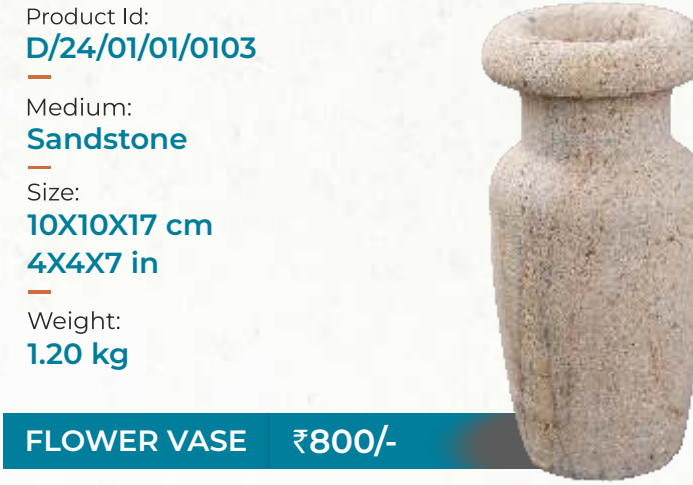

Product Code:  
**Vase**

Product Id:  
**D/24/01/01/0102**

Medium:  
**Sandstone**

Size:  
**10X10X17 cm**  
**4X4X7 in**

Weight:  
**1.70 kg**

**FLOWER VASE ₹800/-**

Product Code:  
**Vase**

Product Id:  
**D/24/01/01/0103**