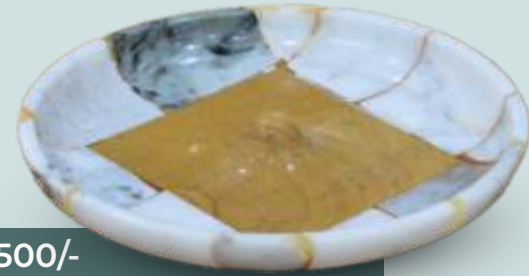

Weight:  
**2.20 kg**

**LAMP ₹2100/-**

Daily Usage

Product Code:  
**Mix Platter**

Product Id:  
**A/23/03/0007/0001**

Medium:  
**Sandstone & Marble**

Size:  
**25.4x25.4x3.8 cm  
10x10x1.5 in**

Weight:  
**1.34 kg**