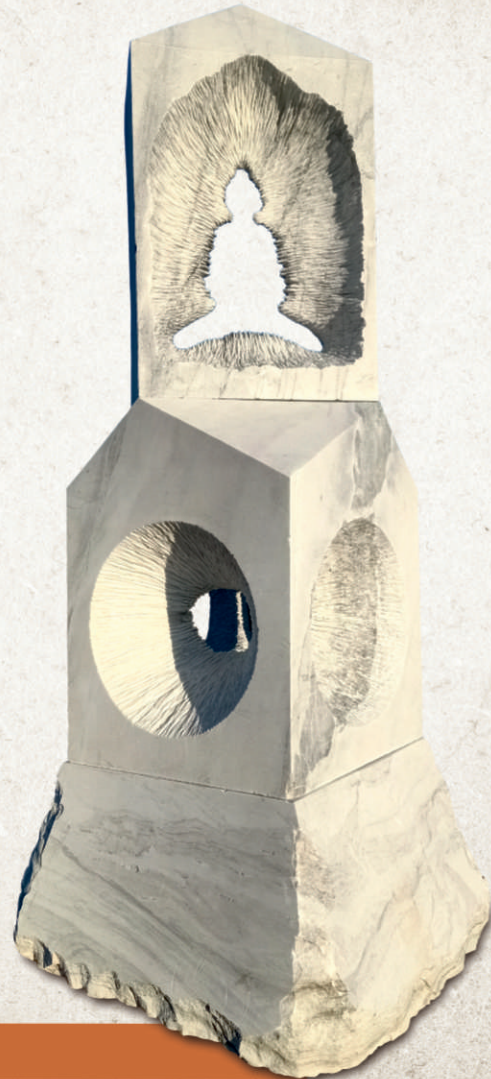

Weight:

New Relationship

Product Code:

Product Id:

Medium:  
**Marble**

Size:  
**93.9 X 60.9 X 30.4 cm**

Pedestal Size :

Weight: