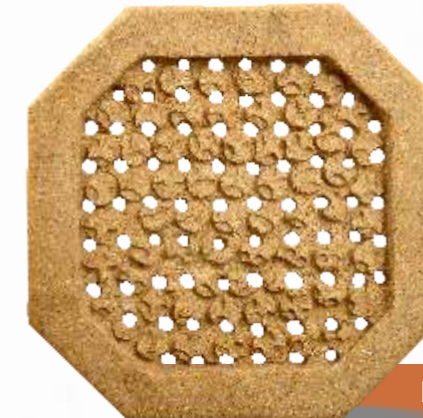

Product Code:
AF-II

Product Id:
A/23/06/0010/0008

Medium:
Marble

Size:
18x8x18 cm
7x3x7 in

Weight:
1.40 kg

ANIMAL FIGURE ₹300/-

Product Code:
AF-III

Product Id:
A/23/06/0010/0009

Medium:
Marble

Size:
18x8x18 cm
7x3x7 in

Weight:
1.40

ANIMAL FIGURE ₹300/-

Product Code:
Sardar

Product Id:
A/23/08/0010/0010

Medium:
Marble

Size:
10.1x10.1x27.9 cm
4x4x11 in

Weight:
3.08 kg

SARDAR ₹3500/-

Product Code:
Kalash

Product Id:
D/22/03/0010/0001

Medium:
Sandstone

Size:
20X17X6 cm
8X7X2.5 in

Weight:
4.40 kg

KALASH ₹850/-

Product Code:
Organic Design

Product Id:
D/22/04/0010/0002

Medium:
Sandstone

Size:
30X20X6 cm
12X8X2.5 in

Weight:
5.50 kg

ORGANIC DESIGN ₹1000/-

Product Code:
Modern Jali

Product Id:
D/22/05/0010/0003

Medium:
Sandstone

Size:
40X40X4 cm
16X16X1.5 in

Weight:
8.30 Kg

MODERN JALI ₹3100/-

Product Code:
Fish

Product Id:
D/22/06/0010/0004

Medium:
Sandstone

Size:
22X12X2 cm
9X5X0.5 in

Weight:
1 kg

FISH ₹1700/-

Product Code:
Leaf (relief)

Product Id:
D/23/08/0010/0005

Medium:
Sandstone

Size:
33X25X2.6 cm
13X10X1 in

Weight:
7.10 Kg

LEAF (RELIEF) ₹1500/-